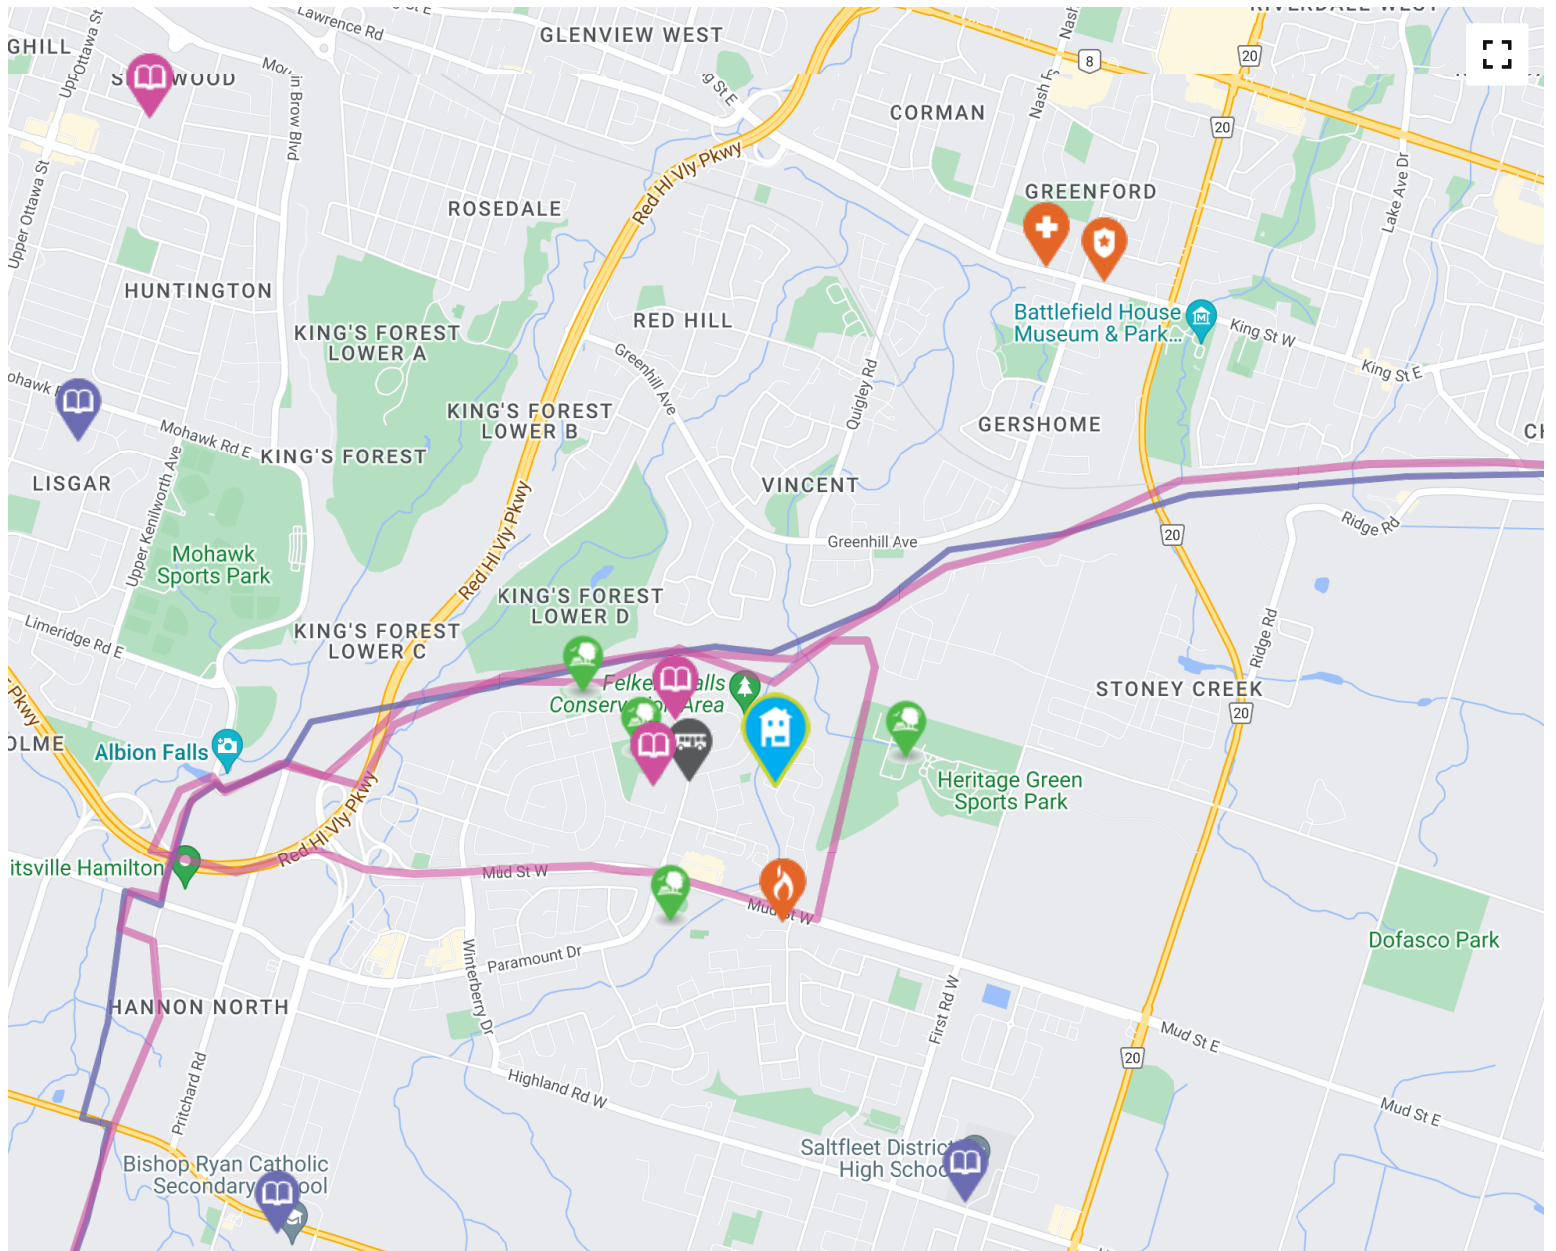

### The nearest street-level transit stop is Paramount At Audubon

about a 5 minute walk - 0.38 KM

<http://www.hamilton.ca...>

2.63 KM away

<b>Type</b>	Urgent Care
<b>Address</b>	2757 King St E, Hamilton, ON, L8G 5E4, Canada
<b>Phone Number</b>	905-522-1155

<https://www.stjoes.ca...>

### The nearest fire station is Hamilton Fire Station 17

0.61 KM away

**Address** 363 Isaac Brock Drive, Stoney Creek, ON L8J

<https://www.hamilton.ca...>

### The nearest police facility is East End Station

2.71 KM away

**Address** 2825 King Street East, Hamilton, ON L8G

<https://hamiltonpolice.on.ca...>

- Elementary Schools
- Middle Schools
- High Schools
- Transit
- Safety
- Elementary Attendance Zone
- Middle Attendance Zone
- High Attendance Zone
- Parks